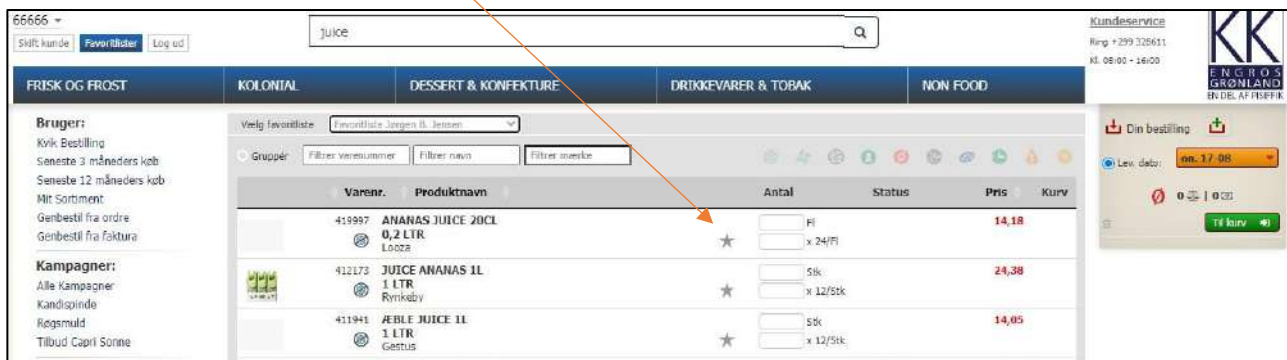

## Favourites:

You can make your own list of favorites. Press "Favorites" and then "Administrer favoritter".

Then add a favourite name.

Now you can mark your favorites. The items will appear at your list of favorites.

You can see previous orders under your customer number. You can choose either "Webordrehistorik" (weborder history), "Ordreoversigt" (order summary) or "Fakturahistorik" (invoice history).