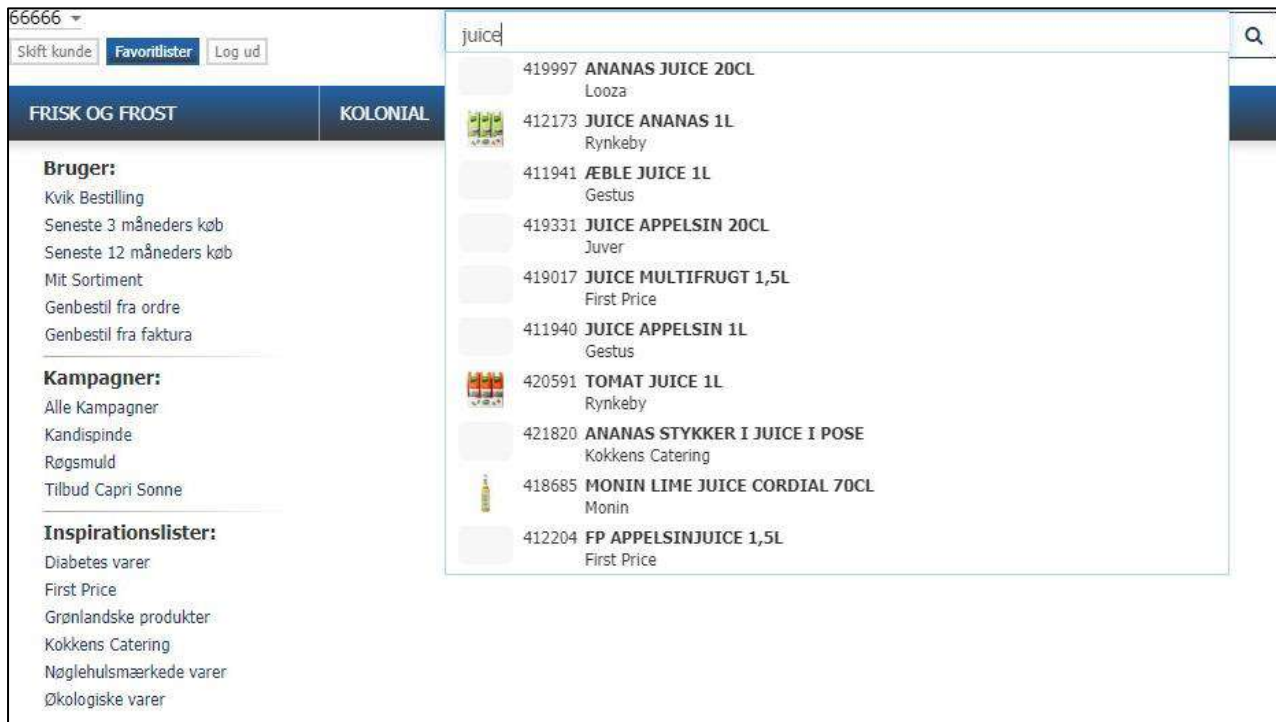

## Choose delivery – from Nuuk or from Denmark

## From Denmark: At first you need to choose ship delivery.

For support contact +299 32 86 11

Then you can shop all items. The search function can be used to sort category groups. An example could be: "Juice". Press "Enter" and all sorts of juice will be shown at the drop down menu.

Then enter numbers of pieces or colli. Press "Enter" and all items will appear in your shopping bag.

From Nuuk: when you finished shopping press "Til kurv" – then this will appear.

The screenshot shows the online shopping interface. At the top, there's a search bar and navigation tabs for 'FRISK OG FROST', 'KOLONIAL', 'DESSERT & KONFEKTURE', 'DRØKKEVARER & TOBAK', and 'NON FOOD'. The main content area displays a table with one item: 'ÆBLE JUICE 1L' (Gestus) with a quantity of 24 and a price of 337.20. Below the table, there's a 'Yderligere information' section with fields for 'Din email', 'Din reference', 'Rekvistionsnummer', and 'Personreference'. A 'Leveringstidspunkt' dropdown is set to 'onsdag, 17-08-2022'. A 'Bekræft lev. dato' checkbox is present. At the bottom, there are buttons for 'Slet kurv' and 'Gennemfør bestilling'.