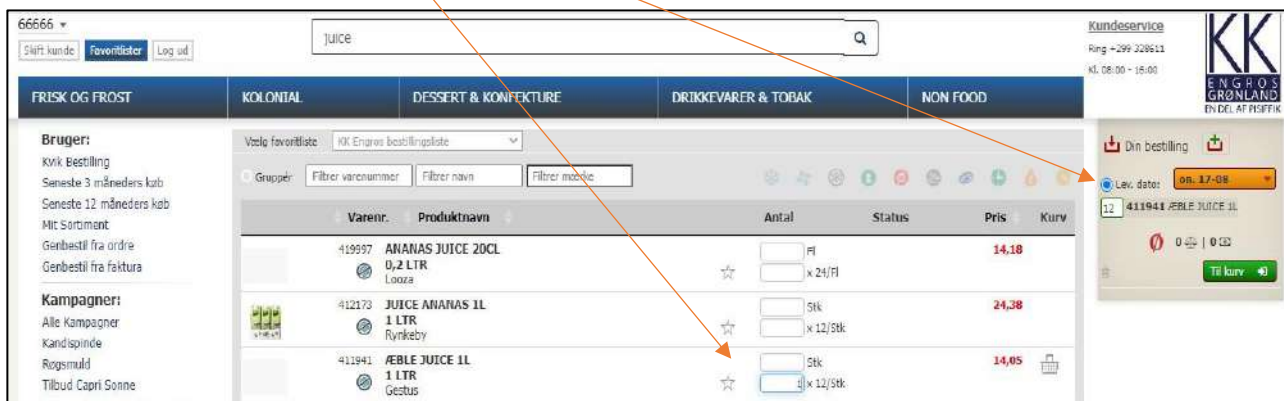

## Choose delivery – from Nuuk or from Denmark

## From Denmark: At first you need to choose ship delivery.

For support contact +299 32 86 11

Then you can shop all items. The search function can be used to sort category groups. An example could be: "Juice". Press "Enter" and all sorts of juice will be shown at the drop down menu.

Then enter numbers of pieces or colli. Press "Enter" and all items will appear in your shopping bag.

From Nuuk: when you finished shopping press "Til kurv" – then this will appear.

The screenshot shows the online shopping interface. At the top, there's a search bar and navigation tabs for 'FRISK OG FROST', 'KOLONIAL', 'DESSERT & KONFEKTURE', 'DRØKKEVARER & TOBAK', and 'NON FOOD'. The main content area displays a table with one item: 'ÆBLE JUICE 1L' (Gestus) with a quantity of 24 and a price of 337.20. Below the table, there's a 'Yderligere information' section with fields for 'Din email', 'Din reference', 'Rekvistionsnummer', and 'Personreference'. A 'Leveringstidspunkt' dropdown is set to 'onsdag, 17-08-2022'. A 'Bekræft lev. dato' checkbox is present. At the bottom, there are buttons for 'Slet kurv' and 'Gennemfør bestilling'.